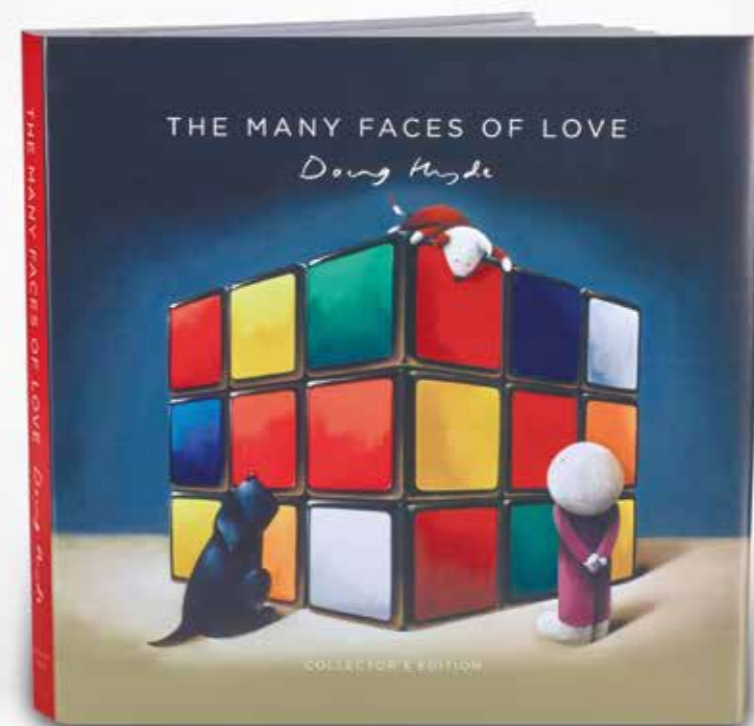

SHOWERED
with love

WITH HIS WINTER 2018
RELEASE DOUG HYDE GIVES US
TWO IRRESISTIBLE ARTWORKS
FEATURING TWO OF HIS
BEST-LOVED CHARACTERS.

Doug Hyde

SHOWERED WITH LOVE

PAPER EDITION OF 395, 26" x 17", £595.

Showered with Love is a classic Doug Hyde image; two of his most iconic characters sheltering together under their shared umbrella looking typically cheerful despite the rain.

Doug says: "It is simple and I think the title sums up the image. Every dog lover will have experienced a walk where both they and the dog have got absolutely soaked by a downpour. Equally, I am very confident the vast majority of us dog owners shower our dogs with lots of love."

LET A *Smile*
BE YOUR
UMBERELLA ON A
RAINY DAY...

SHOWERED WITH LOVE

COLD CAST PORCELAIN
SCULPTURE EDITION OF 395, 7"x 9", £450.

THE PERFECT CHRISTMAS GIFT

The Many Faces of Love is the latest addition to Doug's library of beautiful hardback collector's books. Its lavishly illustrated pages look at his key collections from over more than a decade alongside new works, new photography, and an insight into his future plans. It was first seen in The Box of Love, Doug's stunning collectors' gift box which was released in the summer, and Doug has responded to a barrage of requests to release it as a stand-alone item in time for Christmas.

THE MANY FACES OF LOVE, HARDBACK BOOK, £60.

Doung Hysde